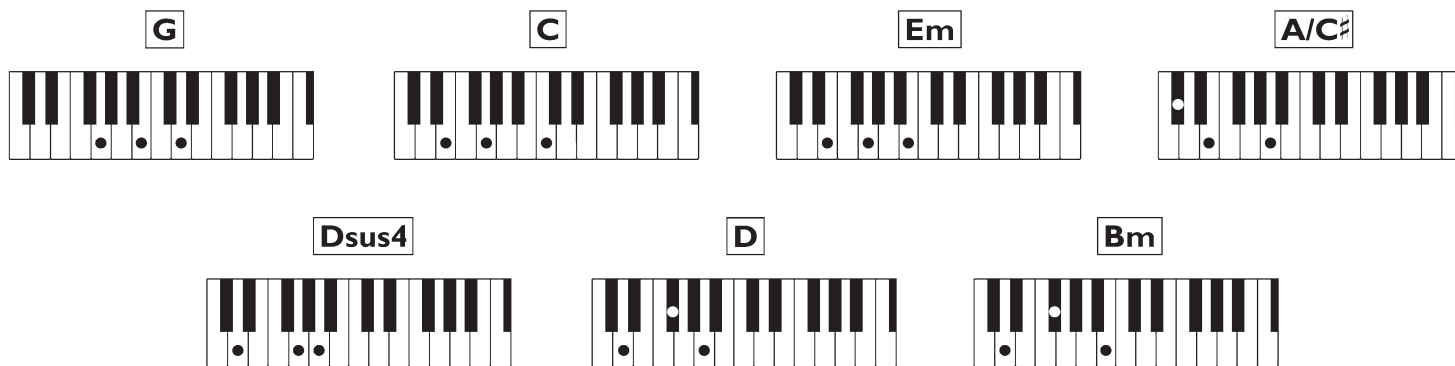

EMI Music Publishing Limited/Sony/ATV Music Publishing/Warner/Chappell North America Limited

All Rights Reserved. International Copyright Secured.

Voice: **Piano**

Rhythm: **Slow Rock**

Tempo: ♩ = 100

The musical score is written in treble clef with a key signature of one sharp (F#) and a 4/4 time signature. It consists of four lines of music with lyrics underneath. Chord symbols are placed above the staff at various points.

Line 1: Chords G, C, Em. Lyrics: Right from the start you were a thief, — you stole my heart and

Line 2: Chords C, G. Lyrics: I your will - ing vic - tim. I let you see the parts of me that

Line 3: Chords C, Em, C. Lyrics: weren't all that pret - ty and with ev - 'ry touch you fixed