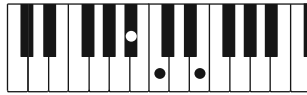

Dm

D

C

C7

G7

Voice: **Pop Guitar**

Rhythm: **Shuffle (swing)**

Tempo: = 123