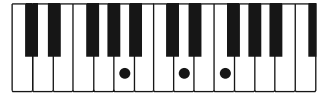

Dm

D

C

C7

G7

Voice: **Pop Guitar**

Rhythm: **Shuffle (swing)**

Tempo: = 123