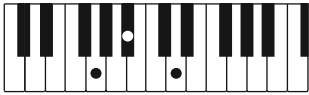

LOVE SONG

Words & Music by Sara Bareilles

© Copyright 2007 Tiny Bear Music.

Sony/ATV Music Publishing (UK) Limited.

All Rights Reserved. International Copyright Secured.

Gm