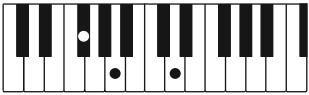

Dm

D

C

C7

G7

Voice: **Pop Guitar**

Rhythm: **Shuffle (swing)**

Tempo: = 123