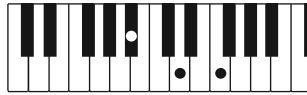

Dm

D

C

C7

G7

Voice: **Pop Guitar**

Rhythm: **Shuffle (swing)**

Tempo: = 123