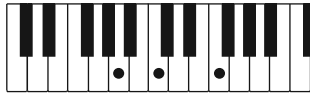

LOVE SONG

Words & Music by Sara Bareilles

© Copyright 2007 Tiny Bear Music.

Sony/ATV Music Publishing (UK) Limited.

All Rights Reserved. International Copyright Secured.

Gm

F

Bb

Dm

D

C

C7

G7

Voice: **Pop Guitar**

Rhythm: **Shuffle (swing)**

Tempo: = 123

Gm

F

Bb

Dm

Head un - der - wa - ter and you tell me to breathe ea -

F

Gm

F

Bb

- sy for a while. The breath - ing gets hard - er; e - ven I

Dm

F

D

Gm

F

know that. You made room for me,

Bb

Dm

F

it's too soon to see if I'm hap - py in your hands.

Gm

F

Bb

Dm

F

D

I'm un - us - ual - ly hard to hold on to.