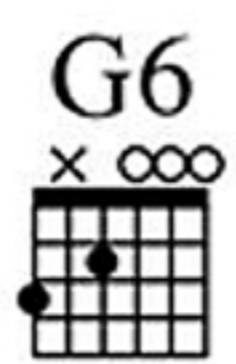

# PURPLE PEOPLE EATER™

Words and Music by  
SHEB WOOLEY®

Bright Rock tempo

1. Well, I saw the thing a - com - in' out of the sky. — It had  
(2.) came down to earth — and he lit in a tree. — I said,  
3.-5. (See additional lyrics)

one long horn and one big eye. — I com - menced to shak - in' and I  
"Mis - ter pur - ple peo - ple eat - er, don't eat me." — I heard him say in a

N.C.

Chorus

said, "Ooh - wee, — it looks like a pur - ple peo - ple eat - er to me." — It was a  
voice so gruff, — "I would - n't eat you 'cause you're — so tough." — (5.) Well, —