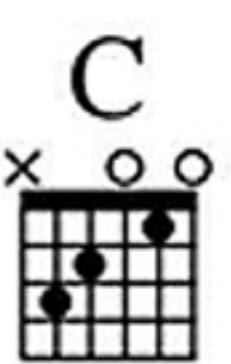

# PURPLE PEOPLE EATER™

Words and Music by  
SHEB WOOLEY®

Bright Rock tempo

1. Well, I saw the thing a - com - in' out of the sky. — It had  
(2.) came down to earth — and he lit in a tree. — I said,  
3.-5. (See additional lyrics)

one long horn and one big eye. — I com - menced to shak - in' and I  
"Mis - ter pur - ple peo - ple eat - er, don't eat me." — I heard him say in a

N.C.

Chorus

said, "Ooh - wee, — it looks like a pur - ple peo - ple eat - er to me." — It was a  
voice so gruff, — "I would - n't eat you 'cause you're — so tough." — (5.) Well, —