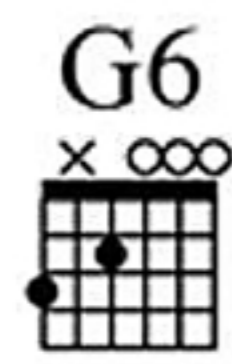

# PURPLE PEOPLE EATER™

Words and Music by  
SHEB WOOLEY®

Bright Rock tempo

1. Well, I saw the thing a - com - in' out of the sky. — It had  
(2.) came down to earth — and he lit in a tree. — I said,  
3.-5. (See additional lyrics)

one long horn and one big eye. — I com - menced to shak - in' and I  
"Mis - ter pur - ple peo - ple eat - er, don't eat me." — I heard him say in a

N.C.

Chorus

said, "Ooh - wee, — it looks like a pur - ple peo - ple eat - er to me." — It was a  
voice so gruff, — "I would - n't eat you 'cause you're — so tough." — (5.) Well, —