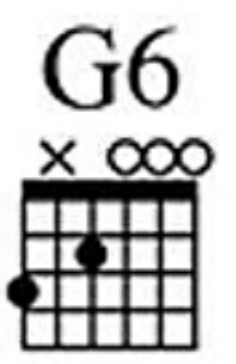

# PURPLE PEOPLE EATER™

Words and Music by  
SHEB WOOLEY®

Bright Rock tempo

1. Well, I saw the thing a - com - in' out of the sky. — It had  
(2.) came down to earth — and he lit in a tree. — I said,  
3.-5. (See additional lyrics)

one long horn and one big eye. — I com - menced to shak - in' and I  
"Mis - ter pur - ple peo - ple eat - er, don't eat me." — I heard him say in a

N.C.

Chorus

said, "Ooh - wee, — it looks like a pur - ple peo - ple eat - er to me." — It was a  
voice so gruff, — "I would - n't eat you 'cause you're — so tough." — (5.) Well, —