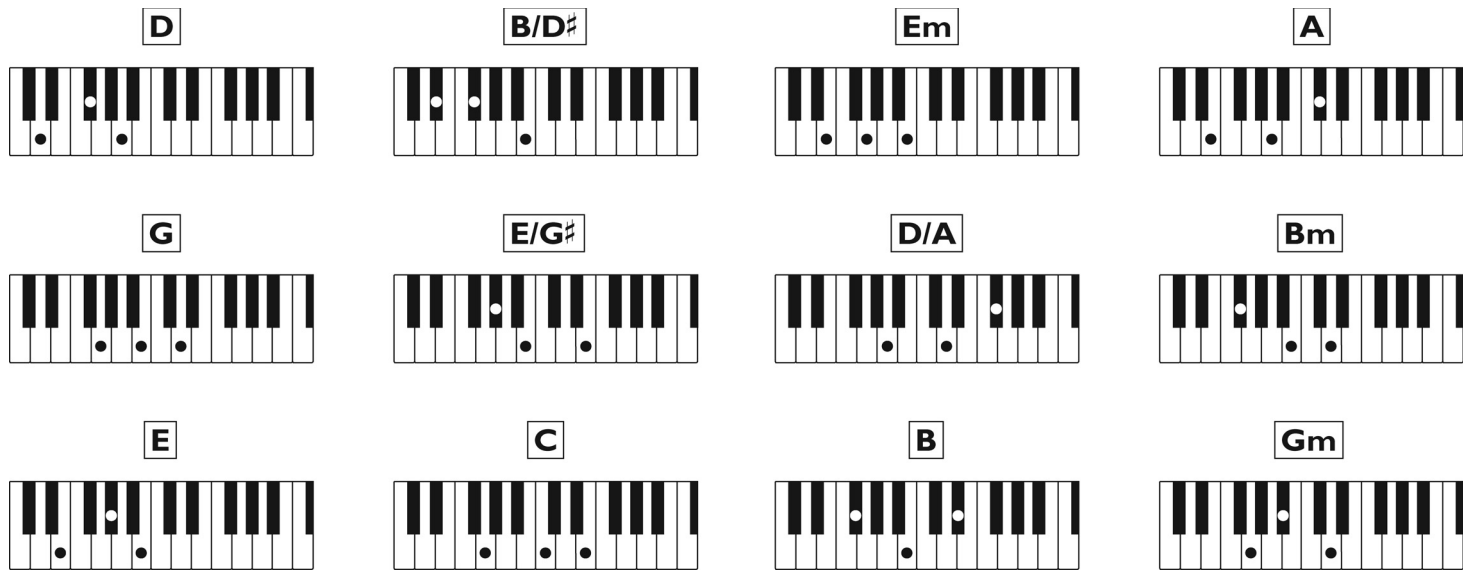

Voice: **Harmonica**

Rhythm: **Swing**

Tempo: ♩ = 145 (♩♩ = ³♩)

Chord progression: **D** **B/D#** **Em** **A**

Jin- gle bell, jin- gle bell, jin- gle bell rock. Jin- gle bells swing and jin- gle bells ring,

Chord progression: **Em** **A** **Em** **A** **Em** **A** **D**

snow- ing and blow- ing up bush- els of fun... now... the jin- gle hop has be- gun...

Chord progression: **D** **B/D#** **Em** **A**

Jin- gle bell, jin- gle bell, jin- gle bell rock. Jin- gle bells chime in jin- gle bell time.