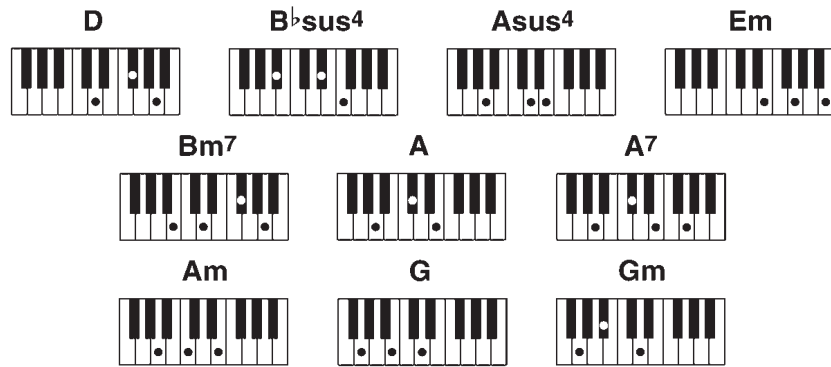

# Baby, It's Cold Outside

Words & Music by Frank Loesser

Original key E<sup>b</sup> major

*Intro* | D | D | B<sup>b</sup>sus<sup>4</sup> | B<sup>b</sup>sus<sup>4</sup> |  
| A<sup>sus</sup><sup>4</sup> | A<sup>sus</sup><sup>4</sup> Em | D Bm<sup>7</sup> | Em A ||

*Verse 1*           **D**  
I really can't stay,  
  
(But baby it's cold outside.)  
  
          **Em**           **A**  
I've got to go a - way,  
  
                  **Em**           **A**  
(Oh, baby it's cold out - side.)  
  
          **D**           **A<sup>7</sup>**  
This evening has been,  
  
                  **D**  
(Been hoping that you'd drop in.)  
  
          **Am**  
So very nice.  
  
                  **D**  
(I'll hold your hands, they're just like ice.)  
  
          **G**  
My mother will start to worry,  
  
(Beautiful, what's your hurry?)  
  
          **Gm**  
My father will be pacing the floor,  
  
(Listen to that fire place roar.)