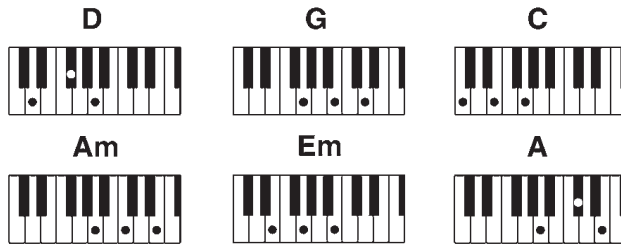

Away In A Manger

Traditional

Verse 1

D G D G C Am
A - way in a manger, no crib for a bed,
D Em G A D
The little Lord Jesus laid down His sweet head.
G D Em G C
The stars in the bright sky looked down where He lay,
Am D Em Am D G
The little Lord Jesus asleep on the hay.

Verse 2

D G D G C Am
The cattle are lowing, the Baby a - wakes,
D Em G A D
But little Lord Jesus, no crying He makes.
G D Em G C
I love Thee, Lord Jesus, look down from the sky
Am D Em Am D G
And stay by my side until morning is nigh.

Verse 3

D G D G C Am
Be near me, Lord Jesus, I ask Thee to stay
D Em G A D
Close by me for ever and love me, I pray.
G D Em G C
Bless all the dear children in Thy tender care
Am D Em Am D G
And fit us for heaven, to live with Thee there.