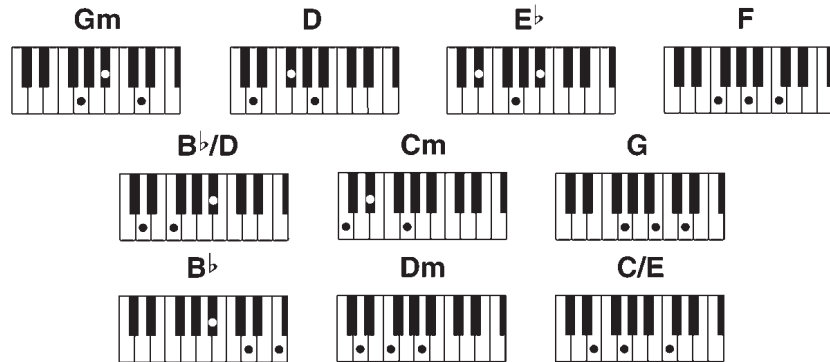

# The Coventry Carol

Traditional

*Refrain 1*

**Gm D Gm Eb F Gm D**  
Lully, lul - la, thou little ti - ny child,  
**Gm F Bb/D Cm D G**  
By by, lul - ly lul - lay.

*Verse 1*

**Gm D Gm**  
O, sis - ters too,  
**Eb F Gm D**  
How may we do  
**Gm F Bb/D Cm D G**  
For to pre - serve this day.  
**Bb F Gm Dm**  
This poor young - ling,  
**Gm F C/E D**  
For whom we do sing,  
**Gm D Gm Cm D G**  
By by lul - ly lul - lay?

*Verse 2*

**Gm D Gm**  
Herod the King,  
**E<sup>b</sup> F Gm D**  
In his rag - ing,  
**Gm F B<sup>b</sup>/D Cm D G**  
Char - ged he hath this day  
**B<sup>b</sup> F Gm Dm**  
His men of might  
**Gm F C/E D**  
In his own sight,  
**Gm D Gm Cm D G**  
All young child - ren to slay.