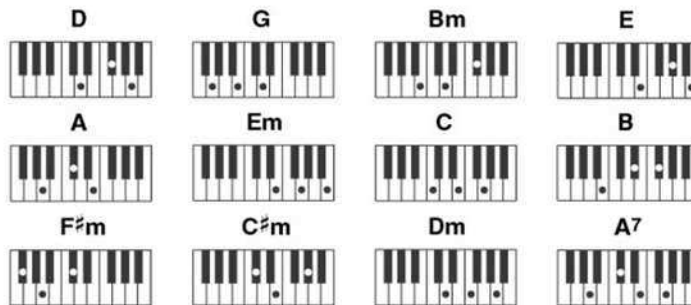

I Wish It Could Be Christmas Every Day

Words & Music by Roy Wood

Intro

| D | D | D | N.C. ||
Are you ready children? (Yeah!)

Verse 1

D
Oh, when the snowman brings the snow,
G
Oh well, you just might like to know
D Bm E A
He's put a great big smile on somebody's face.
D G Em
If you jump into your bed, quickly cover up your head,
D
Don't you lock the doors,
A C D
You know that sweet Santa Claus is on the way.

Chorus 1

C B E A
Oh well, I wish it could be Christmas every day.
B E B
Oh, when the kids start singing and the band begins to play,
E A F#m
Oh, I wish it could be Christmas every day,
A B A E
Let the bells ring out for Christmas.

Instrumental

N.C.	N.C.	Bm	E	A	A	Bm	Dm	
A	A	D	D	G	G	A7	A7	

Verse 3

Oh, when the snowman brings the snow
 (When the snowman brings the snow.)
 Well you just might like to know (Well he just might like to know.)
 He's put a great big smile on somebody's face.
 So if Santa brings our sleigh (Santa brings that sleigh.)
 All along the Milky Way, (Along the Milky Way.)
 I'll sign my name on the roof in the snow, then he may decide to stay.